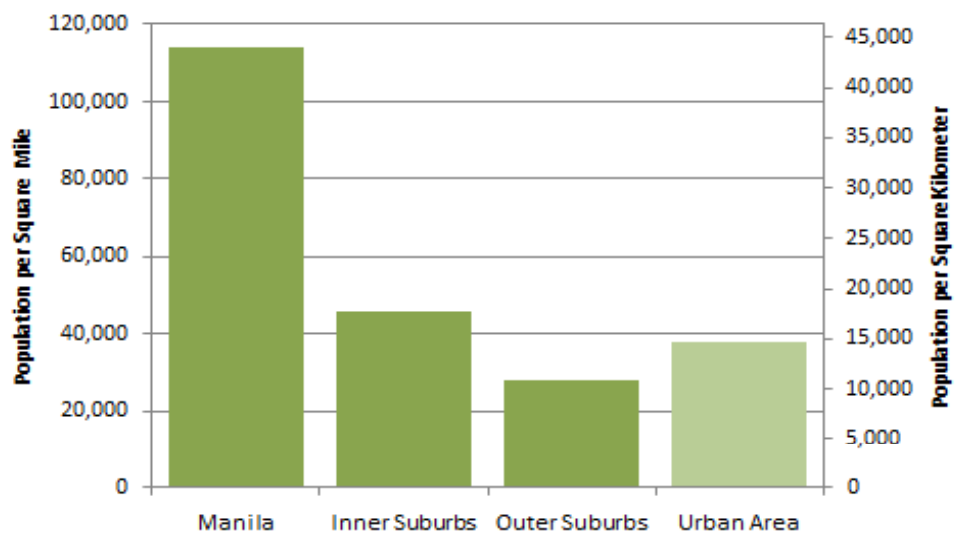

Manila: Core & Suburban Population: 1950-2000

Core & Suburban Population: 1950-2010 MANILA URBAN AREA

Manila Urban Area Population by Sector ESTIMATED : 2010

Manila Urban Area: Density by Sector

ESTIMATED: 2010