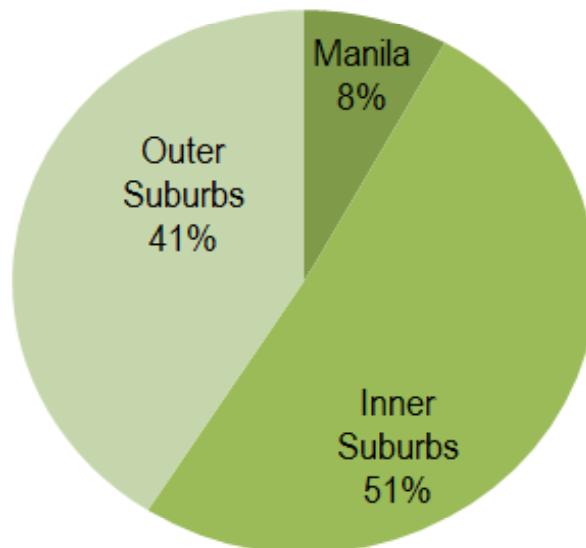

Manila: Core & Suburban Population: 1950-2000

Core & Suburban Population: 1950-2010 MANILA URBAN AREA

Manila Urban Area Population by Sector ESTIMATED : 2010

Manila Urban Area: Density by Sector

ESTIMATED: 2010