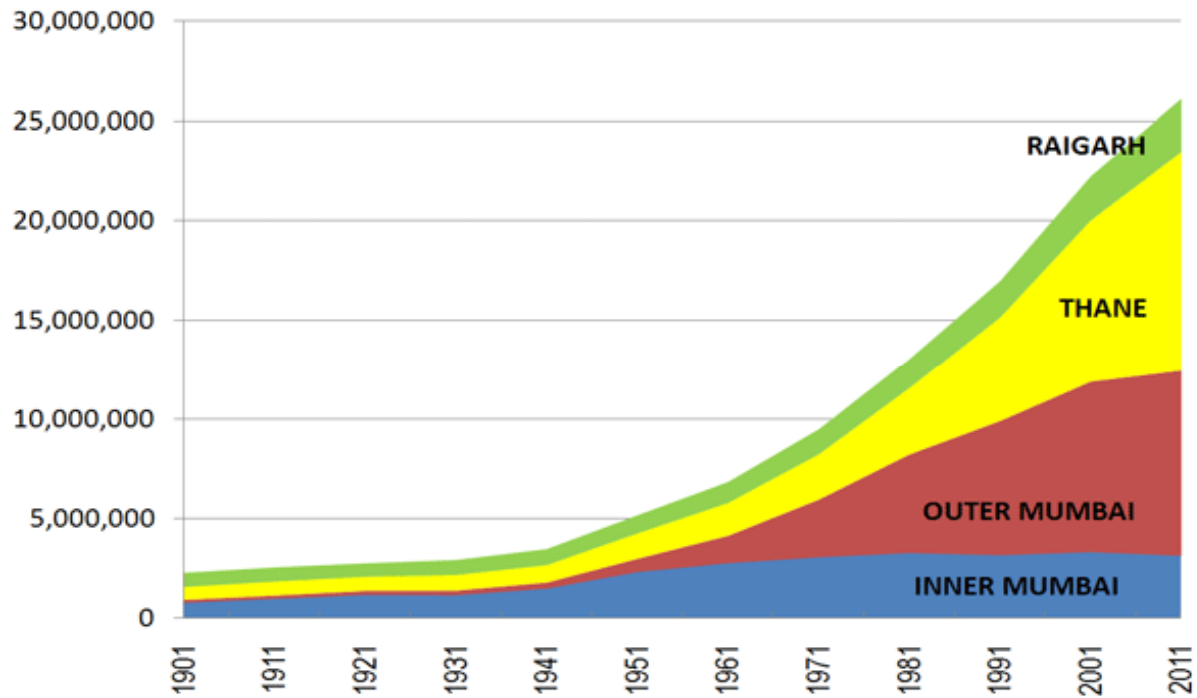

Mumbai: Core & Suburban Population: 1950-2000

F3: Population by District: 1901-2011 MUMBAI LARGER METROPOLITAN REGION

Article at

<http://www.newgeography.com/content/002172-the-evolving-urban-form-mumbai>