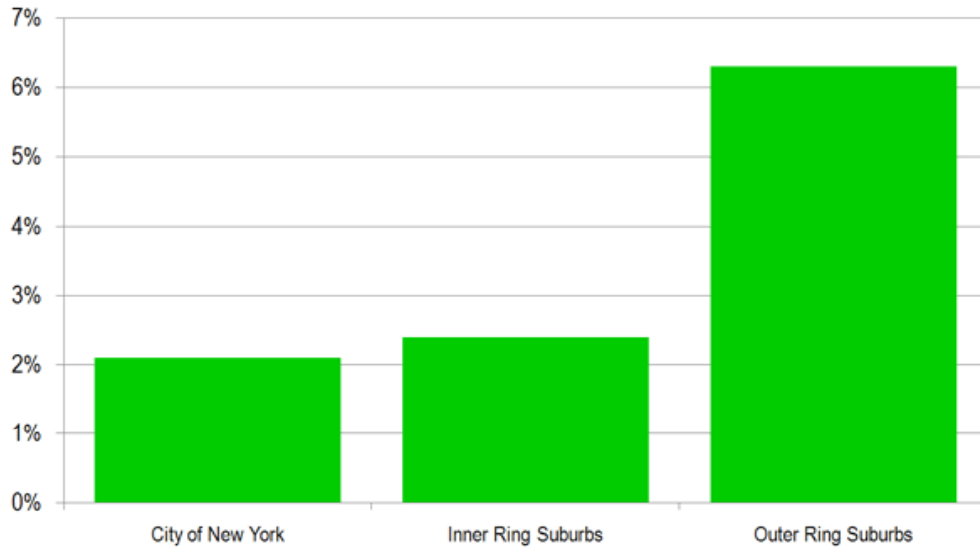

Suburbanization of New York: 1950 & 2000 to 2010

Metropolitan New York: Growth by Sector  
2000 TO 2010

New York: Core & Suburban Population  
1950 TO 2010

Article at

<http://www.newgeography.com/content/002157-the-accelerating-suburbanization-new-york>

<http://www.demographia.com/>