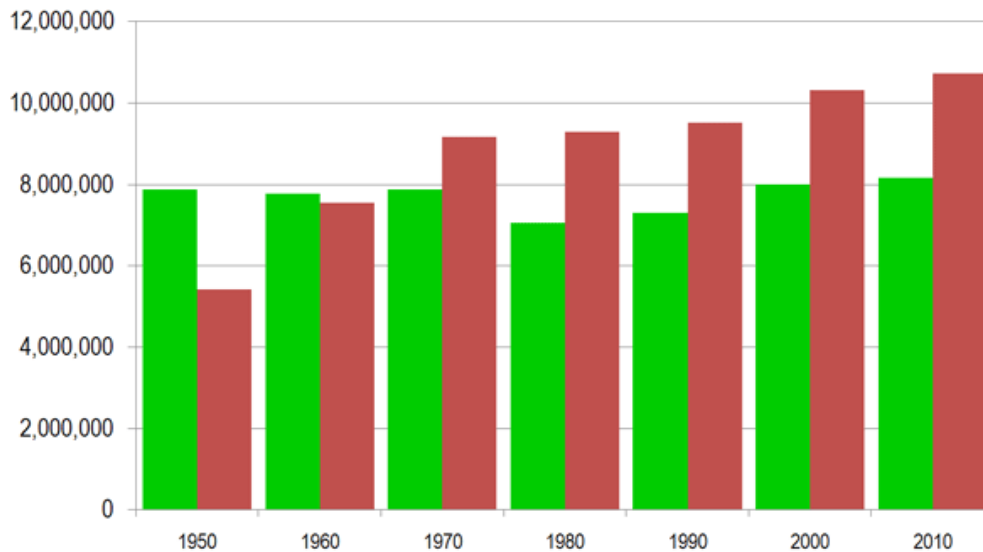

Suburbanization of New York: 1950 & 2000 to 2010

Metropolitan New York: Growth by Sector  
2000 TO 2010

New York: Core & Suburban Population  
1950 TO 2010

Article at

<http://www.newgeography.com/content/002157-the-accelerating-suburbanization-new-york>

<http://www.demographia.com/>