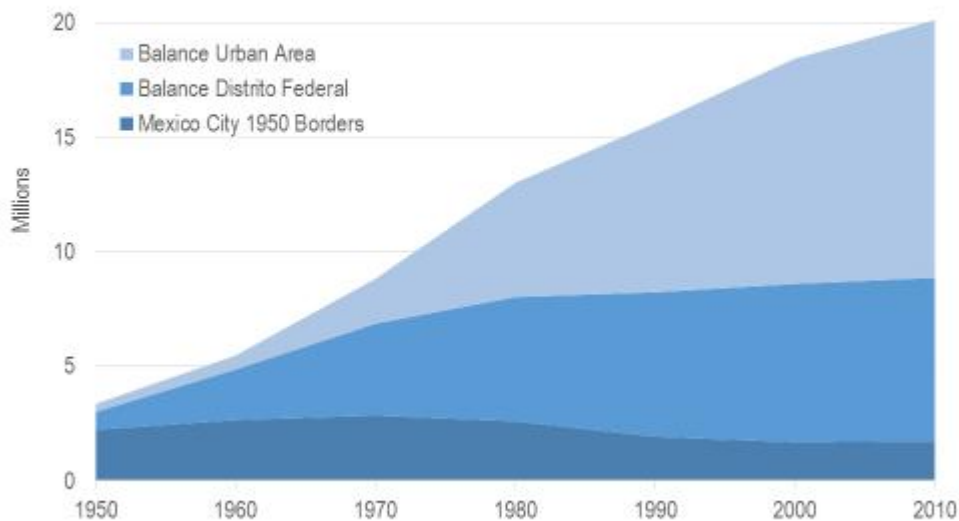

**Demographia World Urban Areas  
Supplement (20151228)**

**Population: Mexico City Built-Up Urban Area: 1950-2010**

Year	Mexico City 1950 Borders	Balance: Distrito Federal	Balance: Built-up Urban Area	Urban Area
1950	2.235	0.777	0.353	3.365
1960	2.657	2.213	0.609	5.479
1970	2.855	4.015	1.961	8.831
1980	2.596	5.434	4.998	13.028
1990	1.930	6.310	7.402	15.642
2000	1.692	6.913	9.852	18.457
2010	1.730	7.143	11.259	20.132

In millions

Urban area data from United Nations

All other data from census of Mexico

Mexico City 1950 Borders: Cuahatemoc, Miguel Higoalgo, Venustiano Carranza and Benito Juarez delegations

**Mexico City Built-Up Urban Area  
POPULATION BY SECTOR: 1950-2015**